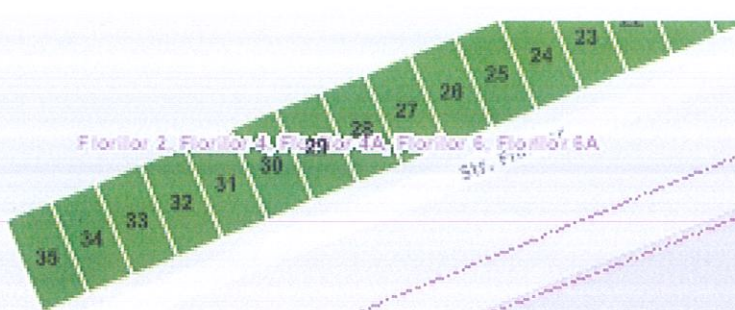

Str. Florilor

Florilor 2, Florilor 4, Florilor 12, Florilor 14, Florilor 6, Florilor SA

Str. Florilor

Str. Florilor

Florilor 1, Florilor 3

Uniti SA

Biv. Unirii NR. SA

STR. PROGRESULUI NR. 58-60

Progresului 58, Progresului 60

Str. Progresului

Zone

Loc parcare

- Disponibil
- Rezervat
- In curs de soluționare
- Dizabilitati - disponibil
- Dizabilitati - rezervat
- Indisponibil

Adrese