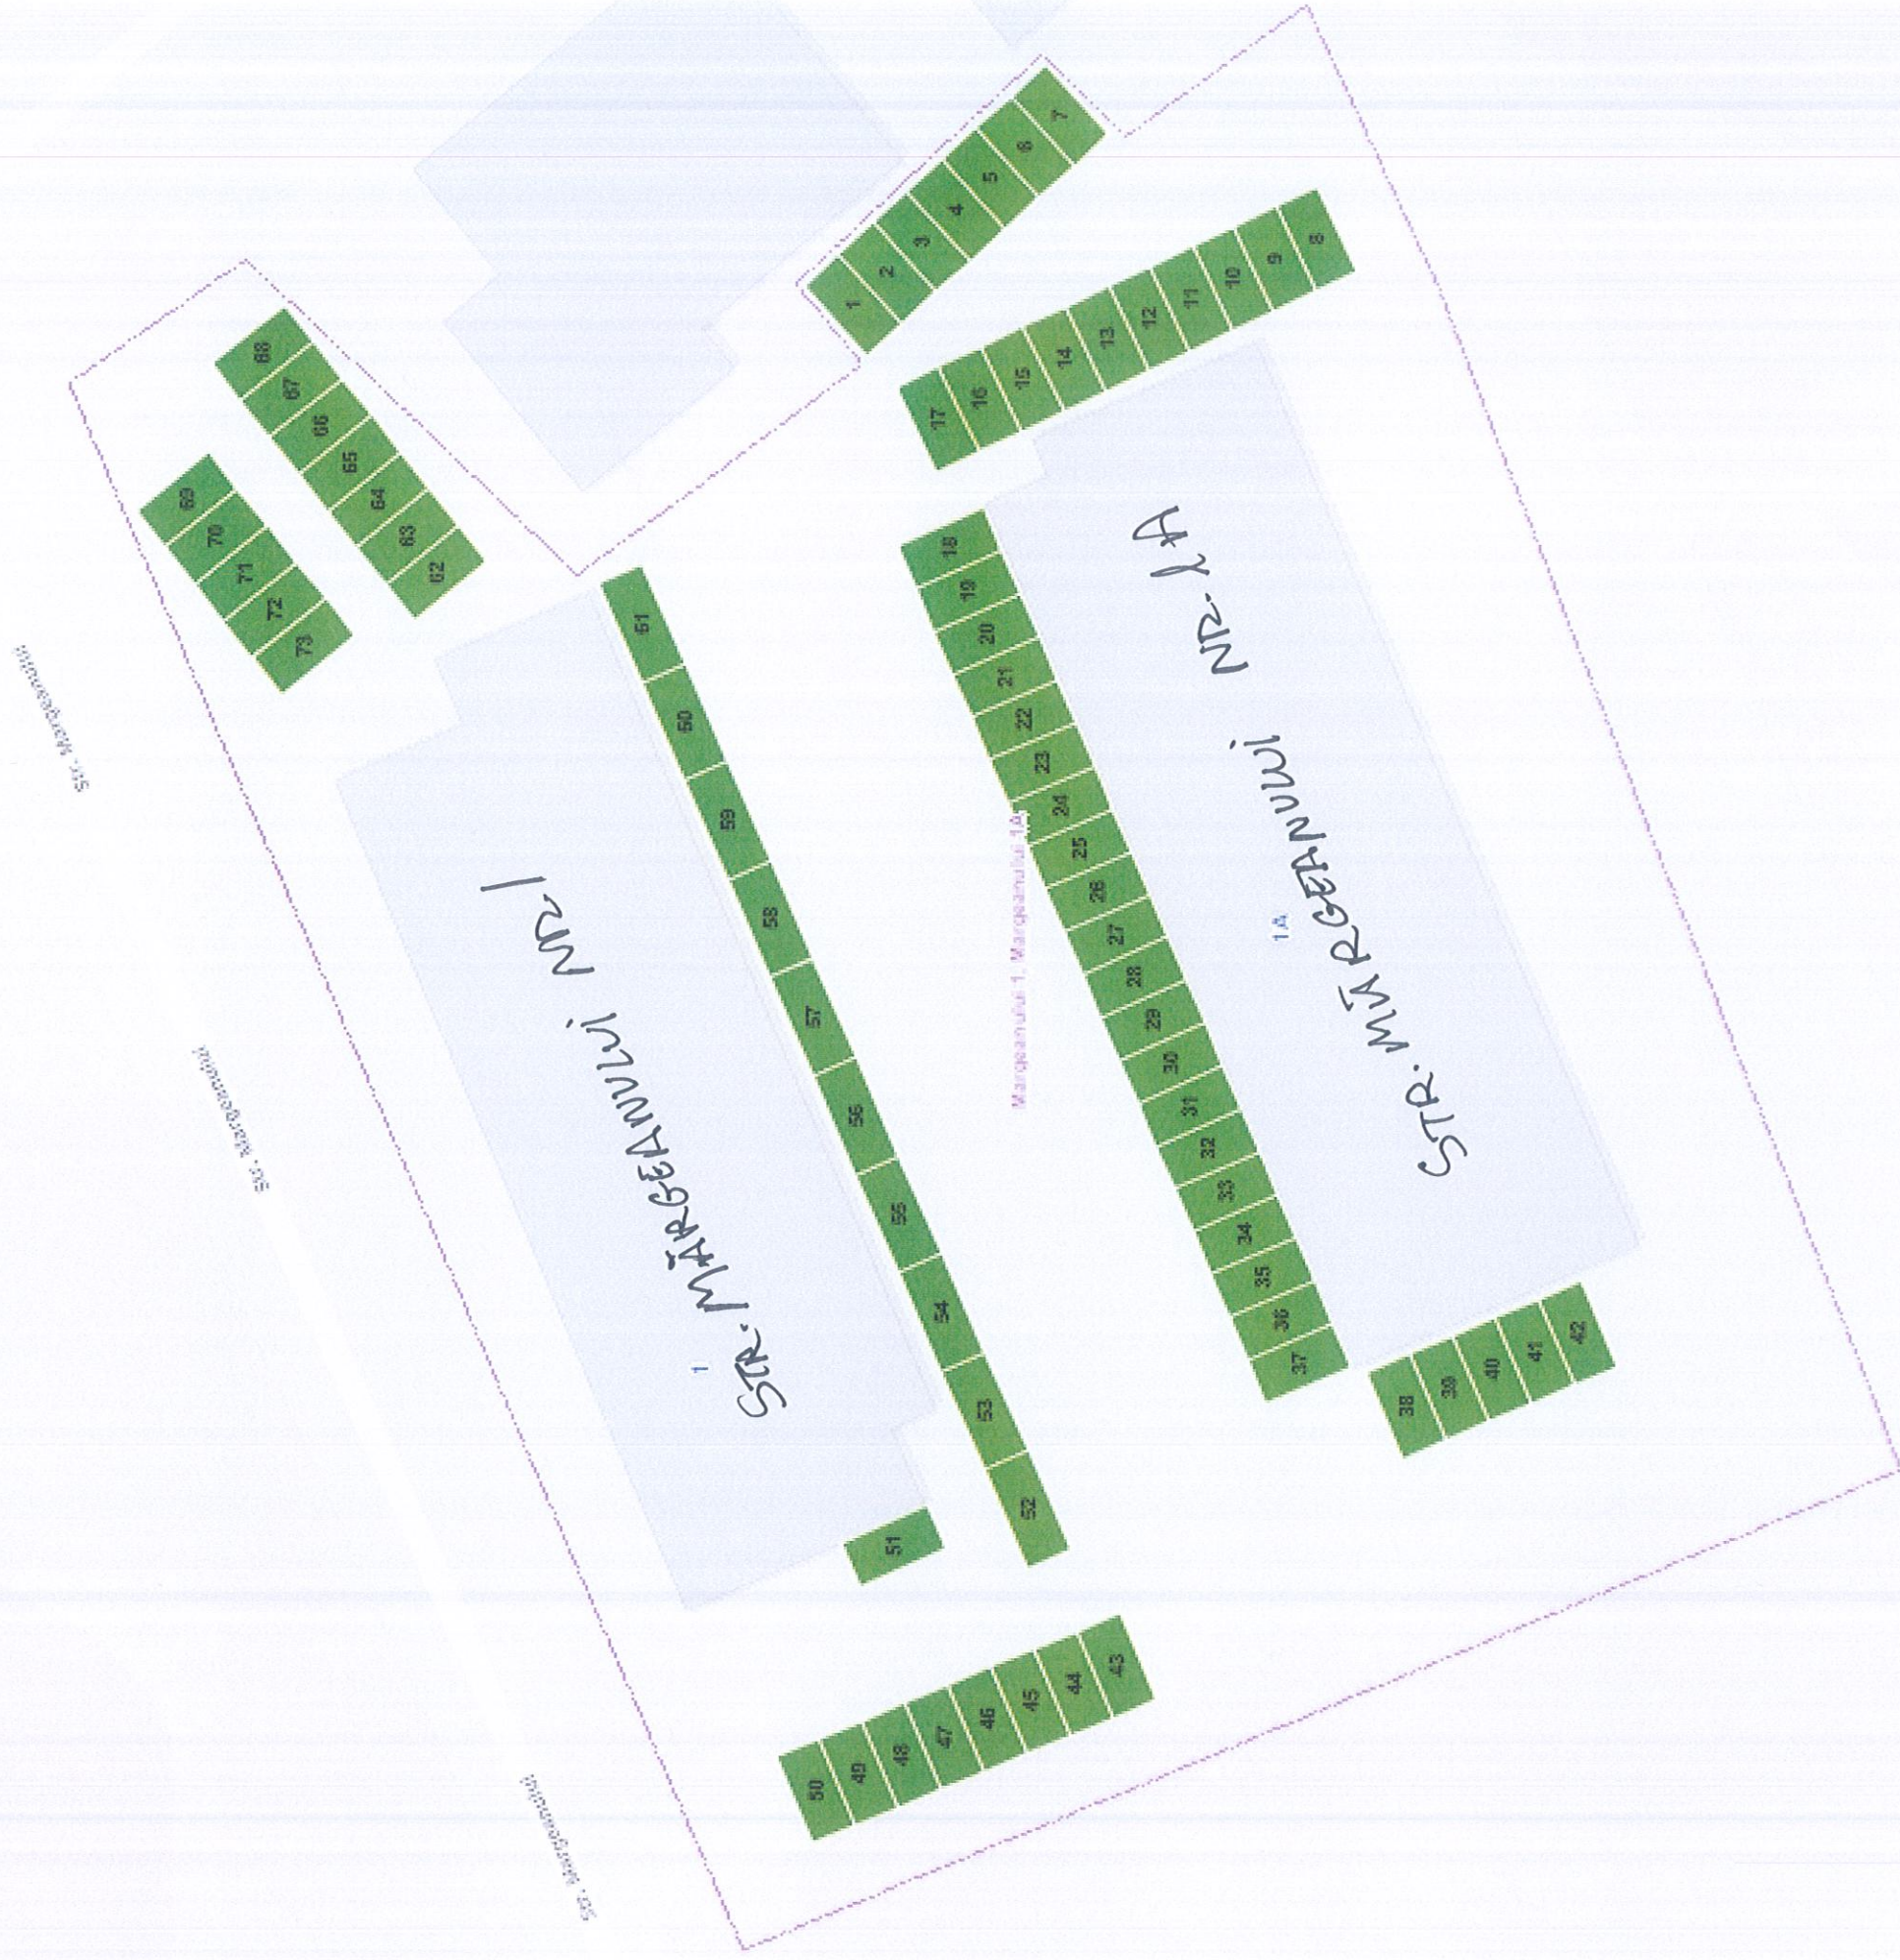

Zone

Loc parcare

- Disponibil
- Rezervat
- In curs de soluționare
- Dizabilitati - disponibil
- Dizabilitati - rezervat
- Indisponibil

Adrese